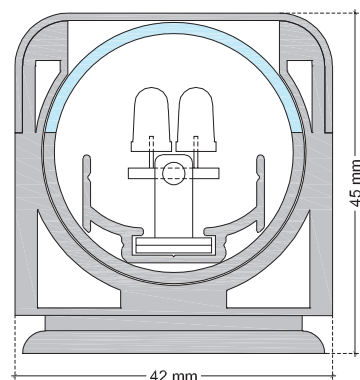

ON REQUEST: LU4T68 Fixation

Color Temperature & Luminous Flux / Unit

CCT	2800K	4000K
Luminous Flux/Unit	40 lm	45 lm

CERTIFICAT

ON REQUEST: Connecting Plug

Connecting plug AF/AMS

Connecting plug AF-E/AMS-E