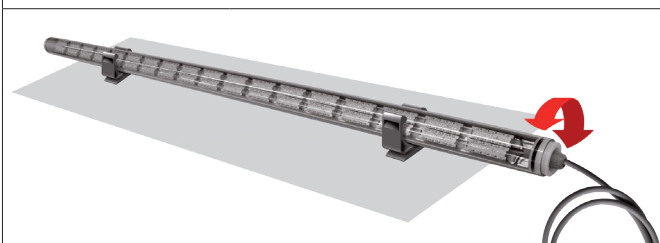

ON REQUEST: LU4T68 Fixation

Color Temperature & Luminous Flux / Unit

CCT	2800K	4000K
Luminous Flux/Unit	40 lm	45 lm

CERTIFICAT

ON REQUEST: Connecting Plug

Connecting plug AF/AMS

Connecting plug AF-E/AMS-E