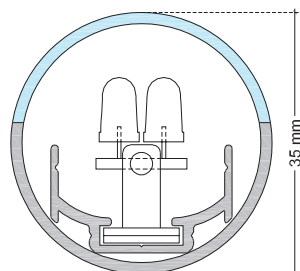

LU4TSAL68 / AGA-LED® TYPE A - Festoon

FINISH

Color Finishing Profil

Standard	Polycarbonate <i>Not suitable for swimming-pool or chlorine environment</i>

ON REQUEST

Fixation	FL (Width:+7mm - Ht:+10mm)
Connecting Cable	Two sides: in and out cables
Connecting Plug	AMS / AF or AMS-E / AF-E
Dimming Option	1-10V, Dali, KNX <i>Ask technical departement for more information</i>

LIGHTING SOURCE

Lighting Source	Aga-Led® Type A
Ref	A10
Voltage	24V
Power	1W
Beam Angle	15°
CRI	80
Lifetime	60'000h
Working T°	-30°C ~ +55°C
Option	AGC: Anti Glare Optic