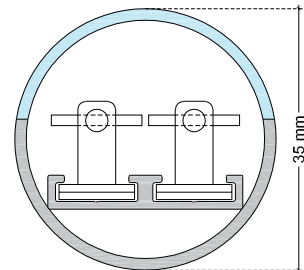

TECHNICAL DATA SHEET

LU4TD IP68 / Aga-Led® Type B

VERSION - 16.05.2017

STANDARD LUMINAIRE

Reference	LU4TD68
Protection Class	IP68 - 1meter
Lighting Source	Aga-Led® Type B
Connector	Festoon on B'Light conductor 16mm ²
Dimensions	ø35mm
Lenght standard	135 - 520 - 1015 - 1510 - 2005 - 2665 - 2995mm
Lenght on measure	on request up to 2995mm
Nb Lighting Source	34 LED/m
Voltage	24V
Power	With B3: 32.64 W/m With B6: 40.8 W/m
Connecting Cable	One Side: 1m cable Silicone 180° 2x1.5mm ²
End Caps	RECSO

LU4TD68 / AGA-LED® TYPE B - Festoon

FINISH

Color Finishing Profil

Standard	Polycarbonate <i>Not suitable for swimming-pool or chlorine environment</i>
----------	--

ON REQUEST

Fixation	FL (Width:+7mm - Ht:+10mm)
Connecting Cable	Two sides: in and out cables
Connecting Plug	AMS / AF or AMS-E / AF-E
Dimming Option	1-10V, Dali, KNX <i>Ask technical departement for more information</i>

ON REQUEST: LU4T68 Fixation

LIGHTING SOURCE

Lighting Source	Aga-Led® Type B - Generation 2	
Ref	B3	B6
Power	0.96W	1.2W
Voltage	24V	24V
Beam Angle	120°	120°
CRI	80	80
Lifetime	50'000h	
Working T°	-20°C to +45°C	
Environmental protection	Modified acrylate resin	