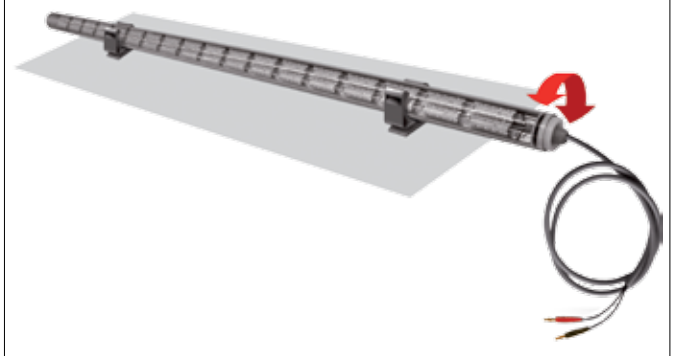

Color Temperature & Luminous Flux / Unit

	2200K	2400K	2700K	3000K	4000K
Aga-Led® B3-G2	--	97 lm	137lm	137lm	137lm
Aga-Led® B6-G2	129 lm	140 lm	166 lm	166 lm	166 lm