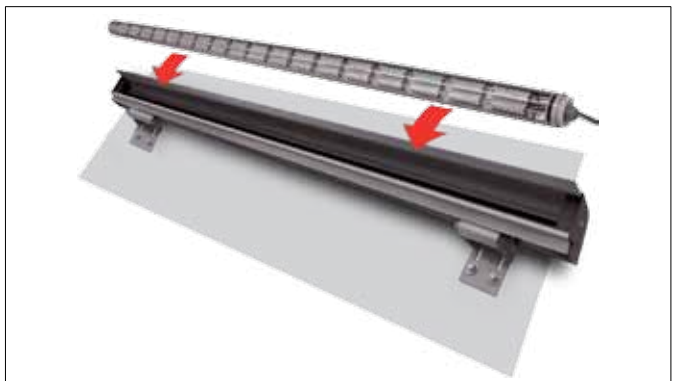

ON REQUEST

Fixation	FLP Series
Connecting Cable	Two sides: in and out cables
Connecting Plug	AMS / AF or AMS-E / AF-E
Dimming Option	1-10V, Dali, KNX <i>Ask technical departement for more information</i>