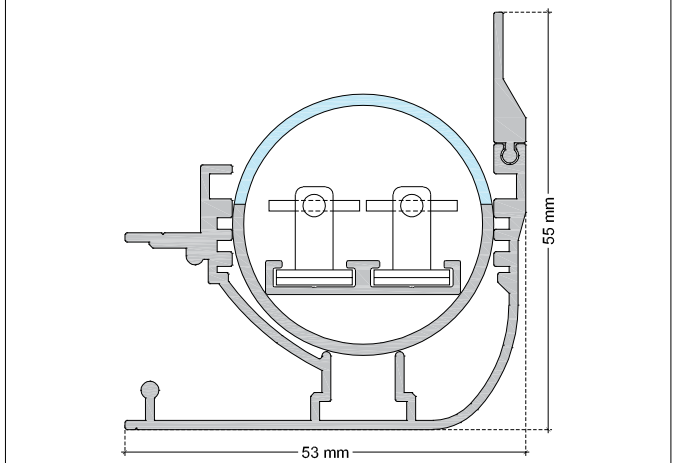

Color Finishing Profil

Standard	Natural Anodised Aluminium
On request	<i>Thermo-enameling Powder Coating RAL Color Anodising</i>

LU4TD66 / AGA-LED® TYPE B - Festoon