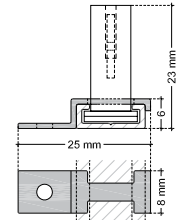

TECHNICAL DATA SHEET

LFALC IP20 / Aga-Led® Type B

VERSION - 06.07.2017

STANDARD LUMINAIRE

Reference	LFALC
Protection Class	IP20
Lighting Source	Aga-Led® Type B
Connector	4 Positions on B'Light conductor 16mm ²
Dimensions	13x23mm
Standard Length	330 - 670 - 1000 - 1330 - 1670 - 2000mm
Length on measure	on request up to 3000mm
Nb Lighting Unit	18 LED/m
Voltage	24V
Power	17.28W/m to 21.60 W/m
Connecting Cable	COS3: 1m standard cable 2x1.5mm ²

ON REQUEST: LFALC Fixation

FCP-S (fixed with tape & screw)

FCP (fixed with screw)

ON REQUEST: LFALC Fixation BFA

LIGHTING SOURCE

Lighting Source **Aga-Led® Type B - Generation 2**

Ref	B3	B6	
Power	0.96W	1.2W	
Voltage	24V	24V	
Beam Angle	120°	120°	
CRI	80	80	
Lifetime	50'000h		
Working T°	-20°C to +45°C		
Environmental protection	Modified acrylate resin		