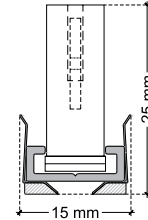

ON REQUEST: LFALC Fixation

FCP-S (fixed with tape & screw)