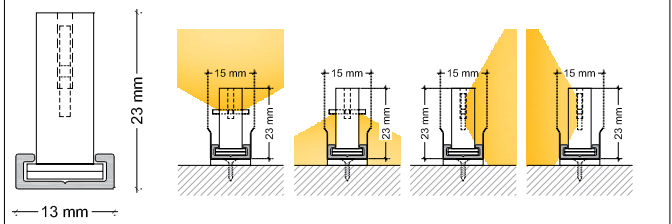

TECHNICAL DATA SHEET

LFALC IP20 / Aga-Led® Type B

VERSION - 06.07.2017

STANDARD LUMINAIRE

Reference	LFALC
Protection Class	IP20
Lighting Source	Aga-Led® Type B
Connector	4 Positions on B'Light conductor 16mm²
Dimensions	13x23mm
Standard Length	330 - 670 - 1000 - 1330 - 1670 - 2000mm
Length on measure	on request up to 3000mm
Nb Lighting Unit	18 LED/m
Voltage	24V
Power	17.28W/m to 21.60 W/m
Connecting Cable	COS3: 1m standard cable 2x1.5mm²

APPLICATION: cornices, handrails, stairs, shelves

LFALC / AGA-LED® TYPE B - 4 Positions

FINISH

Color Finishing Profil

Standard	Natural Anodised Aluminium
On request	Thermo-Enameling
	Powder Coating RAL
	Color Anodising
	Polished Aluminium Chrome Aspect
	Polished Aluminium Gold Aspect

ON REQUEST

Fixation	BFA (fixed with screw) FCP (fixed with screw) FCP-S (fixed with tape & screw)
Connecting Cable	COS4 - COS4a
Connecting Plug	AMS / AF
Dimming Option	1-10V, Dali, KNX <i>Ask technical departement for more information</i>

ON REQUEST: LFALC Fixation

FCP-S (fixed with tape & screw)

FCP (fixed with screw)

ON REQUEST: LFALC Fixation BFA

LIGHTING SOURCE

Lighting Source **Aga-Led® Type B - Generation 2**

Ref	B3	B6	
Power	0.96W	1.2W	
Voltage	24V	24V	
Beam Angle	120°	120°	
CRI	80	80	
Lifetime	50'000h		
Working T°	-20°C to +45°C		
Environmental protection	Modified acrylate resin		

Color Temperature & Luminous Flux / Unit

	2200K	2400K	2700K	3000K	4000K
Aga-Led® B3-G2	--	97 lm	137lm	137lm	137lm
Aga-Led® B6-G2	129 lm	140 lm	166 lm	166 lm	166 lm

ON REQUEST : Connecting Cable

COS4 Linear bridging

2x8cm conductors of 2.5mm²

COS4a Corner bridging

1x8cm conductors of 2.5mm²
1x11cm conductors of 2.5mm²

ON REQUEST : Connecting plug AF/AMS

CERTIFICAT