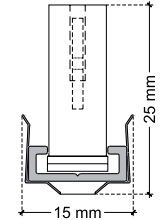

FCP (fixed with screw)