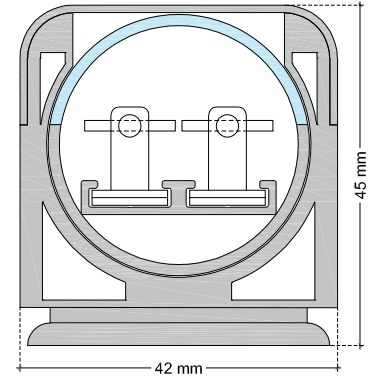

LIGHTING SOURCE

Lighting Source	Aga-Led® Type B - Generation 2				
Ref	B2	B3	B4	B6	
Voltage	24V	24V	24V	24V	
Power	1.2W	0.96W	1.2W	1.2W	
Beam Angle	120°	120°	120°	120°	
CRI	80	80	80	80	
Color Temperature	lm/Unit				
	2000K	40 ~ 68	40 ~ 82	46 ~ 78	70 ~ 118
	2400K	48 ~ 81	58 ~ 97	55 ~ 93	83 ~ 140
	2800K	68 ~ 114	82 ~ 137	66 ~ 111	99 ~ 166
	4000K	68 ~ 114	82 ~ 137	66 ~ 111	99 ~ 166
Lifetime / L70 at 25°	50'000h / 36'000h				
Working T°	-20°C to +45°C				
Environmental protection	Modified acrylate resin