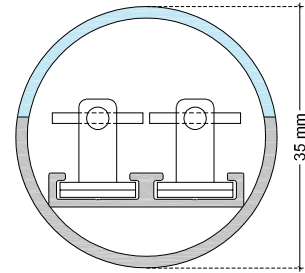

TECHNICAL DATA SHEET

LU4TD IP68 / Aga-Led® Type B

VERSION - 01.09.2015

STANDARD LUMINAIRE

Reference	LU4TD68
Protection Class	IP68
Lighting Source	Aga-Led® Type B
Connector	Festoon on B'Light conductor 16mm ²
Dimensions	ø35mm
Length standard	135 - 520 - 1015 - 1510 - 2005 - 2665 - 2940mm
Length on measure	on request up to 2940mm
Nb Lighting Source	34 LED/m
Voltage	24V
Power	40.8 W/m
Connecting Cable	One Side: 1m cable Silicone 180° 2x1.5mm ²
End Caps	RECS

LU4TD68 / AGA-LED® TYPE B - Festoon

FINISH

Color Finishing Profil

Standard Polycarbonate lens

ON REQUEST

Fixation	FL (Width:+7mm - Ht:+10mm)
Connecting Plug	AMS / AF or AMS-E / AF-E
Dimming Option	1-10V, Dali, KNX <i>Ask technical departement for more information</i>

LIGHTING SOURCE

Lighting Source	Aga-Led® Type B - Generation 2				
Ref	B2	B3	B4	B6	
Voltage	24V	24V	24V	24V	
Power	1.2W	0.96W	1.2W	1.2W	
Beam Angle	120°	120°	120°	120°	
CRI	80	80	80	80	
Color Temperature	lm/Unit				
	2000K	40 ~ 68	40 ~ 82	46 ~ 78	70 ~ 118
	2400K	48 ~ 81	58 ~ 97	55 ~ 93	83 ~ 140
	2800K	68 ~ 114	82 ~ 137	66 ~ 111	99 ~ 166
	4000K	68 ~ 114	82 ~ 137	66 ~ 111	99 ~ 166
Lifetime / L70 at 25°	50'000h / 36'000h				
Working T°	-20°C to +45°C				
Environmental protection	Modified acrylate resin				