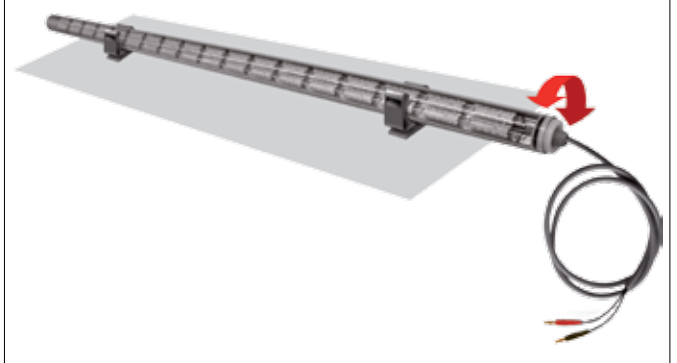

LIGHTING SOURCE

Lighting Source	Aga-Led® Type B - Generation 2				
Ref	B2	B3	B4	B6	
Voltage	24V	24V	24V	24V	
Power	1.2W	0.96W	1.2W	1.2W	
Beam Angle	120°	120°	120°	120°	
CRI	80	80	80	80	
Color Temperature	lm/Unit				
	2000K	40 ~ 68	40 ~ 82	46 ~ 78	70 ~ 118
	2400K	48 ~ 81	58 ~ 97	55 ~ 93	83 ~ 140
	2800K	68 ~ 114	82 ~ 137	66 ~ 111	99 ~ 166
	4000K	68 ~ 114	82 ~ 137	66 ~ 111	99 ~ 166
Lifetime / L70 at 25°	50'000h / 36'000h				
Working T°	-20°C to +45°C				
Environmental protection	Modified acrylate resin